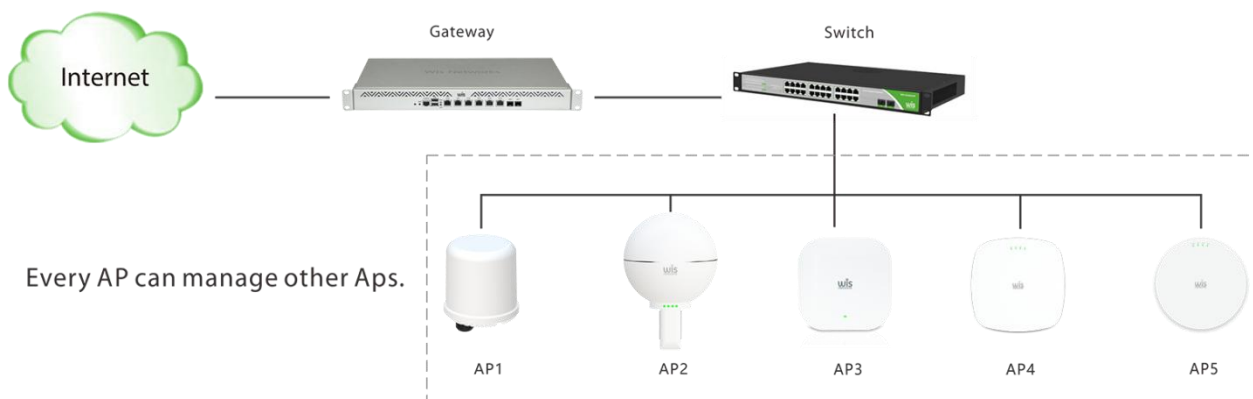

WIScloud 3.2 Controller & Access Point

Literally public cloud platform for managing access points no matter where they have been installed.

Cloud Controller Overview

The WisCloud 3.0 is the innovative series of products with remarkable performance in their features. All AP, Switch, bridge management by gateway Controller. It would be much easier to monitor the massive APs and more efficient to maintain the enterprise networks.

Global Cloud Server

By our auto-balanced cloud server all over world, we can provide smooth cloud server for all country on earth.

Global Cloud Server

Thanks to the scalable cloud computing technology, a single account can manage unlimited APs and users.

Global Cloud Server

No matter how many APs you are using on the cloud, we provide free of charge for lifetime use.

Every AP can manage other APs.

Every AP has the function of independent Management. Choose one AP as the master to control the other APs in the same LAN.

Cloud Central Manage

- AP online / offline indicator with auto refresh
- Massive and single add / remove AP
- Group managed for sync configuration like SSID
- Auto seamless roaming and channel adjustment