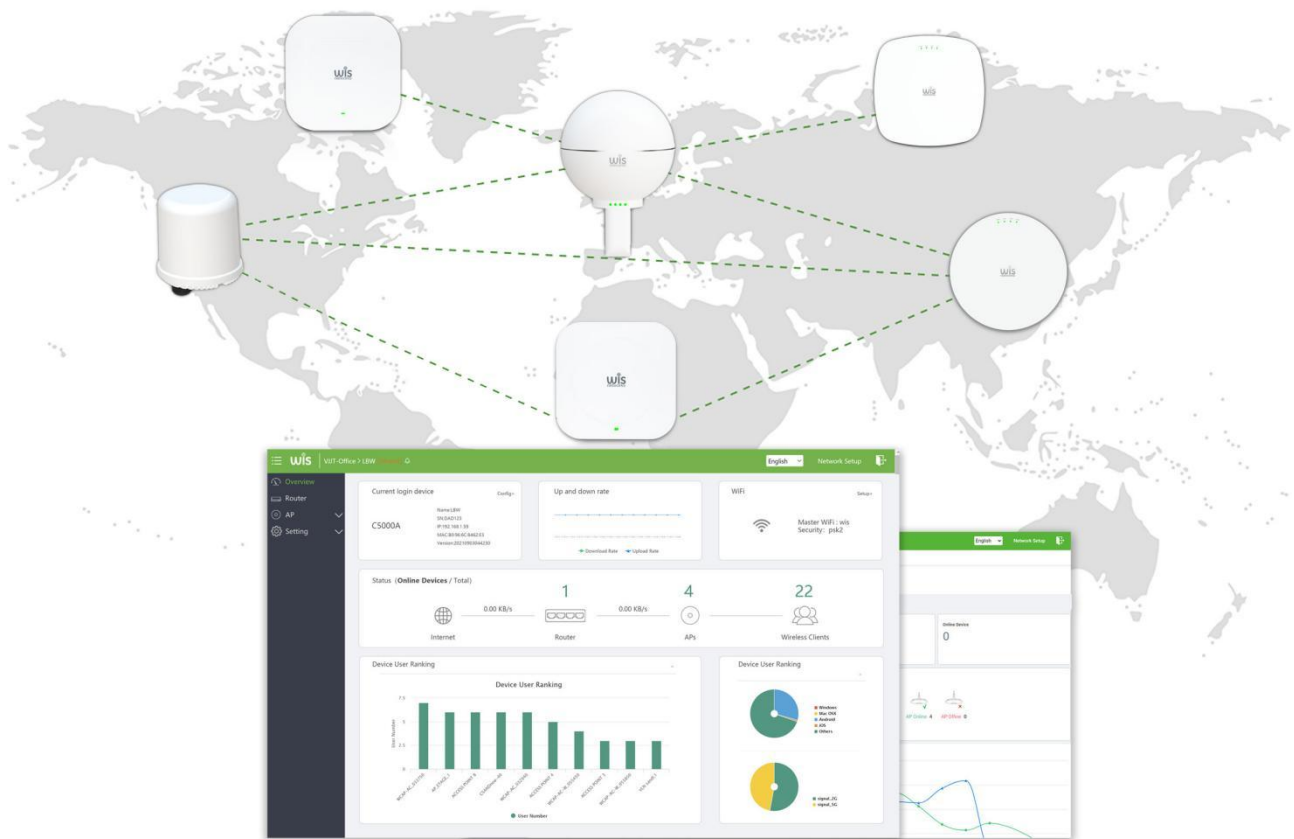

WIScloud 3.2 Controller & Access Point

Literally public cloud platform for managing access points no matter where they have been installed.

Cloud Controller Overview

The WisCloud 3.0 is the innovative series of products with remarkable performance in their features. All AP, Switch, bridge management by gateway Controller. It would be much easier to monitor the massive APs and more efficient to maintain the enterprise networks.

Global Cloud Server

By our auto-balanced cloud server all over world, we can provide smooth cloud server for all country on earth.

Global Cloud Server

Thanks to the scalable cloud computing technology, a single account can manage unlimited APs and users.

Intuitive Dashboard

- AP and STA status overview with history
- Site/Network real time data and diagram
- Top AP and STA indicator
- AP speed, RAM, CPU indicator and history
- STA speed, SNR, packet fail history