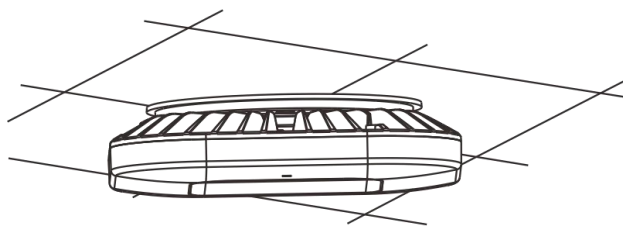

Easy Installation

With our mounting kits, customers can easily mount it in different indoor conditions. While the AP is mounted on the ceiling or on the wall, you can avoid most interference and extend your Wi-Fi coverage.